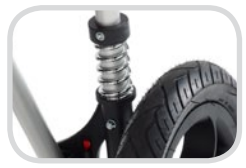

out n' about

**nipper
sport**

The nipper sport is aimed at parents who wish to use their buggy in off-road conditions and / or parents who intend to use their buggy whilst jogging. The fixed front wheel ensures maximum stability over rough terrain, whilst the large 16" wheels guarantee a smoother ride for the child and an easier push for the parents.

Other than the large 16" wheels, fixed front wheel, and a handlebar-mounted brake lever to govern speed, the nipper sport boasts the same great features as the Out 'n' About nipper 360° single model.

nipper sport

Features include:

height adjustable handle

independent rear suspension for a smoother ride

one pedal easy lock brake system

quick-release wheel system to fold extremely flat

rain / wind Cover

travel system compatible