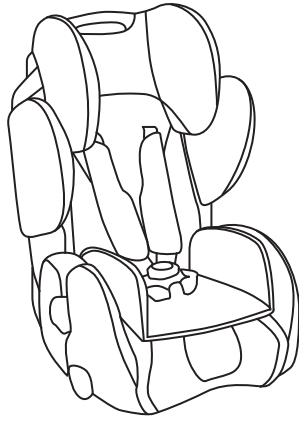

This type of seat will rear face often from birth and when converted to forward facing mode up to four years of age. The length of time you can rear face for will depend on the seat you buy.

- 8+ years
- 8 years
- 7 years
- 6 years
- 5 years
- 4 years
- 3 years
- 2 years
- 15 months
- 12 months
- 9 months
- 6 months
- Birth

ALL IN ONE (AIO)

- 1** Rear and forward faces
- 2** Plus is booster seat
- ★** 0-45+kg – birth to 6/7/8

These seats can go from birth to booster, often you may still need to buy a booster seat for older children if you pass your seat on to your next child.