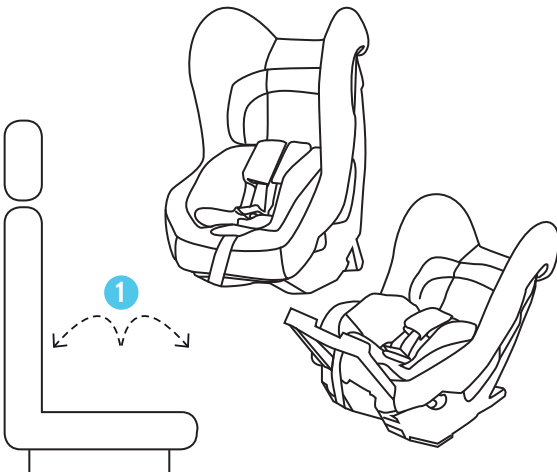

- 8+ years
- 8 years
- 7 years
- 6 years
- 5 years
- 4 years
- 3 years
- 2 years
- 15 months
- 12 months
- 9 months
- 6 months
- Birth

CAPSULE

- 1** Rear facing only
- ★** 0-13+kg – birth to six/12/15 months

This is typically the first seat a new born will use, they only rear face and depending on the type you buy can cater for babies from 1.8-13kg or birth to 15 months (some go to 15.8kg which can be up to a two year old!)

ALL IN ONE (AIO)

- 1** Rear and forward faces
- 2** Plus is booster seat
- ★** 0-45+kg – birth to 6/7/8

These seats can go from birth to booster, often you may still need to buy a booster seat for older children if you pass your seat on to your next child.