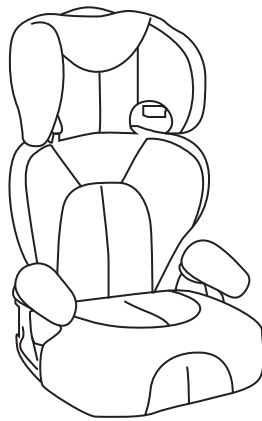

- 8+ years
- 8 years
- 7 years
- 6 years
- 5 years
- 4 years
- 3 years
- 2 years
- 15 months
- 12 months
- 9 months
- 6 months
- Birth

BOOSTER

1 Forward faces only

★ 15/18- 36+kg – four years to 8+ years

Consisting of a seat bottom and back with no harness, children need to be at least 15-18kg to use these in conjunction with the vehicle seat belt.

WOULD LIKE TO SHOP NOW